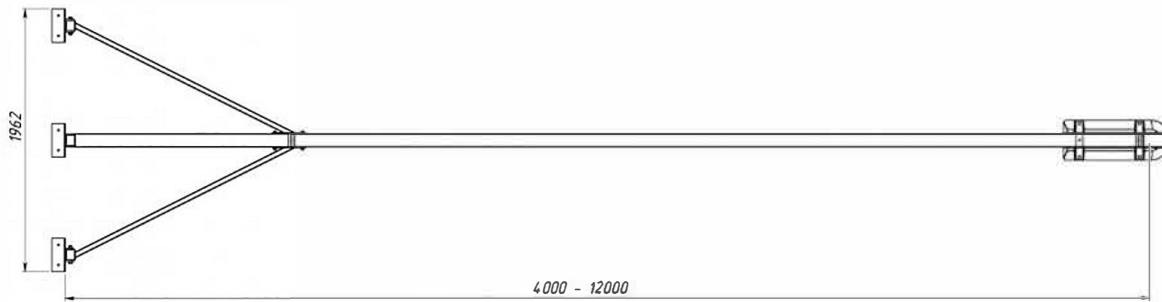

CB  
1:5

BZ  
1:5

BX  
1:5

Fingers 4-8m: profile 100x60x3, 1 float 150 l.  
Fingers 10,12m: profile 100x100x4, 2 floats 150 l.

## Mooring finger